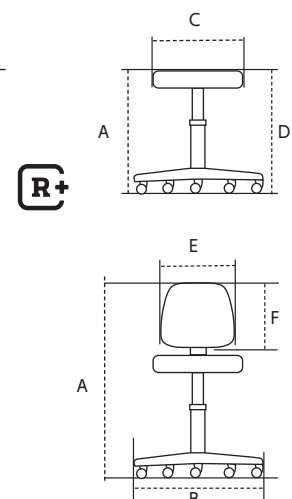

DIMENSIONS

MODEL#	MAXIMUM OVERALL DIMENSIONS		SEAT DIMENSIONS	SEAT HEIGHT FROM FLOOR WHEN SEATED	BACK DIMENSIONS		WEIGHT LBS.		
	A	B			C	D		E	F
RPOD1 RSOD1	20.75	24.00	16.00	15.50 - 20.75	---	---	18		
RPOF1 RSOF1	22.25	23.00	16.00	17.25 - 22.25	---	---	19		
RPOG1 RSOG1	28.50	23.00	16.00	21.25 - 28.50	---	---	20		
RPOH1 RSOH1	32.75	24.00	16.00	22.75 - 32.75	---	---	23		
RPBD2 RSBD2	37.00	24.00	16.00	16.25 - 21.50	17.00	12.00	26		
RPBH2 RSBH2	48.50	24.00	16.00	23.50 - 33.50	17.00	12.00	31		

Dimensions listed in inches.

OPTIONS

- Casters: multi-surface dual wheel is standard. A variety of other casters are also available
- High-performance twist-lock footrings: flat black is standard. Flat surface chrome is also available. Footrings are only available on hand-activated high-height stools
- Desk, desk-to-counter, and high heights
- Textile or vinyl upholstery - also available with R+ Technology

- Patented Rhino Plus combination of polyurethane and molded foam provides a comfortable seat
- Resists punctures, tears and virtually all spills; and cleans easily with bleach or ethanol
- Textured surface prevents slipping
- R+ properties: tear strength of 17.7 kgF, puncture resistance of 9.9 kgF, stretch of 660%, abrasion resistance of 25,000 and a Ross Flex rating of 150,000 flexes