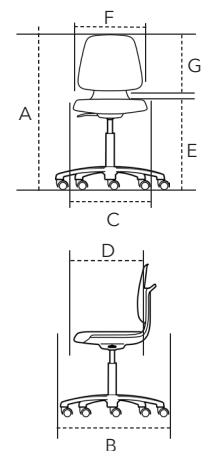

CITRUS™

Introducing Citrus™, a Med-Tech seating option that doesn't force you to choose between style and performance. Simple, fresh, and clean modern design with an intuitive Flex Function™ that lets the chair adapt to each individual user with no adjustment necessary.

SPECIFICATIONS

FEATURES

- Flex Function back and forward edge adapt and auto-adjust to individual user movements
- One-touch height adjustment - the only user-made adjustment necessary
- Minimal joint hygienic design for easy cleaning and disinfection
- Available in chair and stool designs at desk and counter heights

OPTIONS

- Casters: multi-surface dual wheel is standard. Other caster options are also available
- High-performance twist-lock flat surface chrome footring. Footrings are only available on mid and high-height stools
- Desk and high height
- Durable nylon or polished aluminum base
- Available in five colors or ESD: Anthracite (gray), Sky (blue), White, Orange, Lime (green), and Onyx (black - ESD only).

CONSTRUCTION

- Simple design and minimalist construction with few moving parts
- Robust Polyamide shell with glass fiber-reinforced polypropylene backrest for improved flexibility and strength
- Plush synthetic leather or durable PU foam seat with anti-bacterial properties
- Class 4 pneumatic cylinder
- ISO-Class 3 cleanroom rated
- 300lb weight capacity

DIMENSIONS

MODEL#	MAXIMUM OVERALL DIMENSIONS		SEAT DIMENSIONS		SEAT HEIGHT FROM FLOOR WHEN SEATED E	BACK DIMENSIONS		WEIGHT LBS.
	A	B	C	D		F	G	
CTDL1 - CTDE6	41.00	23.50	17.50	16.25	16.00 - 22.00	16.00	14.50	15.50
CTHL1 - CTHE6	45.75	23.50	17.50	16.25	20.75 - 31.00	16.00	14.50	19.00
CTRD	26.50	23.50	15.75	15.75	16.00 - 22.00	-----	-----	16.25
CTRH	30.00	23.50	15.75	15.75	20.75 - 31.00	-----	-----	19.75