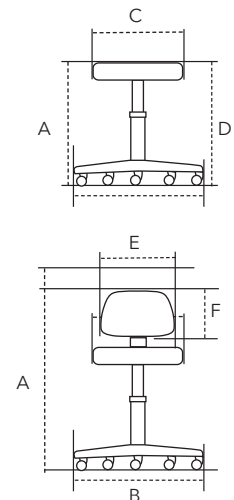

SPECIFICATIONS

FEATURES

- Rhino skin resists chemical and physical damage
- Hand or foot-activated height adjustment, accessible from any direction
- High performance sure-lock footring with 20" diameter (on hand-activated stool heights)
- Supports up to 300 lbs
- 10-Year, Three-Shift Warranty
- **NEW!** Small back available

CONSTRUCTION

- 23" fiberglass-reinforced nylon base (hand-activated); 23" die-cast aluminum base (foot-activated)
- Self-skinned Rhino urethane seat
- Class 4 pneumatic cylinder
- Heat-bonded powder coat finish

*Hand activated adjustment mechanism only

DIMENSIONS

| MODEL# | MAXIMUM OVERALL DIMENSIONS | | SEAT DIMENSIONS C | SEAT HEIGHT FROM FLOOR WHEN SEATED D | BACK DIMENSIONS | | WEIGHT LBS. |
|--------|----------------------------|-------|----------------------|---|-----------------|-------|----------------|
| | A | B | | | E | F | |
| RR0D1 | 20.50 | 24.50 | 15.00 | 15.25 - 20.50 | --- | --- | 19 |
| RR0F1 | 27.75 | 24.50 | 15.00 | 20.00 - 27.25 | --- | --- | 23 |
| RR0M1 | 32.75 | 24.50 | 15.00 | 22.00 - 32.00 | --- | --- | 24 |
| RR0G1 | 23.00 | 24.50 | 15.00 | 16.75 - 21.75 | --- | --- | 23 |
| RR0H1 | 29.50 | 24.50 | 15.00 | 20.75 - 28.00 | --- | --- | 25 |
| RRBD3 | 20.50 | 24.50 | 15.00 | 15.25 - 20.50 | 15.00 | 10.00 | 19 |
| RRBM3 | 29.50 | 24.50 | 15.00 | 20.75 - 28.00 | 15.00 | 10.00 | 24 |
| RRBH3 | 32.75 | 24.50 | 15.00 | 22.00 - 32.00 | 15.00 | 10.00 | 25 |

Dimensions listed in inches.